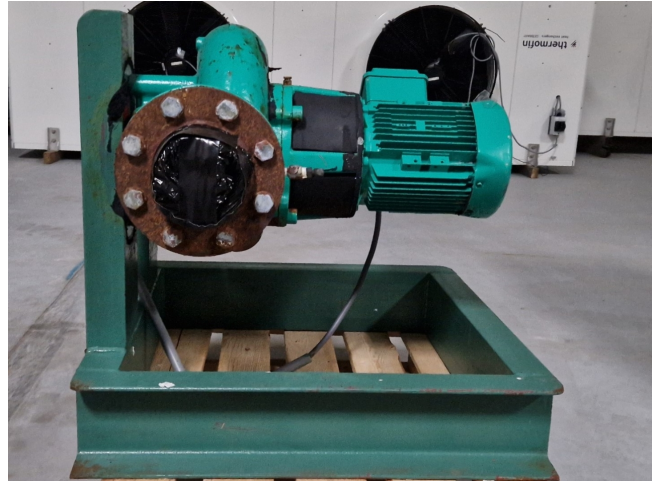

## Wilo IL 100/145-1,1/4

### Specifications

Brand	Wilo
Type	IL 100/145-1,1/4
Volume flow Q max. (m <sup>3</sup> /h)	130,0
Delivery height H max. (m)	4,8
Power max. (kW)	1,1

#### Used Wilo IL 100/145-1,1/4

Used Wilo IL 100/145-1,1/4 water pump on a steel frame. Electromotor QSFA90S4A-90 N 50/60 Hz -1.1/1,27 kW - 1410/1690 RPM. The water pump has the following specifications: Qmax: 130 m<sup>3</sup>/h - Hmax: 4,8 m. Dimensions: 720x800x660 mm (LxWxH).